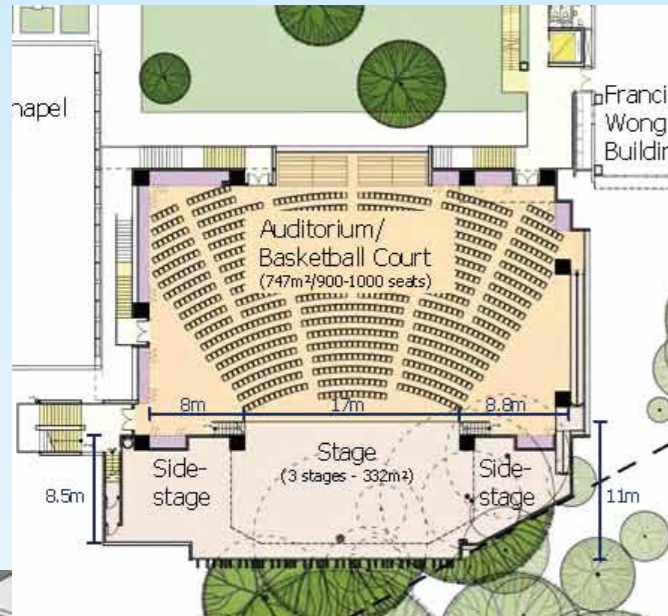

About the New School Hall Building

The new school hall under construction will have 1000 seats and be large enough to accommodate the whole school in an assembly. The stage, measuring 17 meters wide by 11 meters deep, will enjoy the luxury of being flanked by two side stages each 8 meters wide. Designed to be convertible into a competition size basketball court complete with spectator stands, the new hall will be an excellent multi-purpose venue for a wide variety of sports, artistic, social, as well as academic functions.

The covered playground, spacious and with a head clearance of 6.1 metres, will ensure the continuation of activities uninterrupted by adverse weather conditions. Convertible in parts to multi-function rooms and strategically located adjacent to the school lawn on the ground floor, it will become a popular centre of student activities.

Four new classrooms will be added to the top floor to facilitate split-class teaching, the implementation of which has been adopted by Wah Yan to improve the quality of education she provides.

Multi-functional and highly flexible, the new school hall building is envisaged to become the hub of activities that will enrich the learning experience of generations of Wahyanites to come.